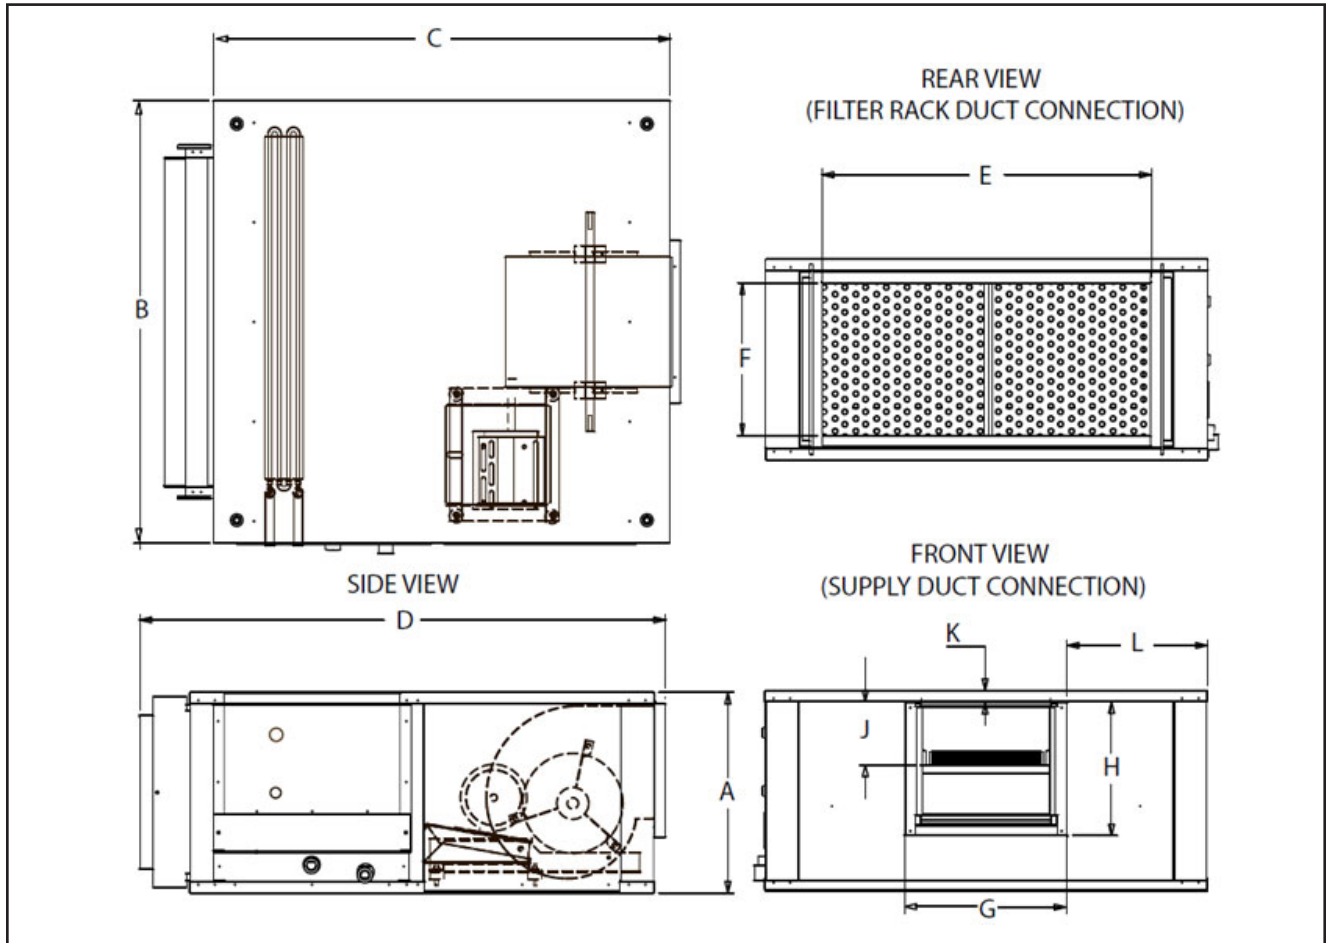

DIMENSIONS

HAB HORIZONTAL BELT DRIVE DIMENSIONS

Dimensions - Sizes 08 thru 40

Unit	A	B	C	D	E	F	G	H	J	K	L	M	N
08	49.5	39.0	35.0	16.0	20.0	14.0	12.5	12.5	12.5	2.0	5.5	1.0	11.2
12	49.5	39.0	35.0	16.0	20.0	14.0	12.5	12.5	12.5	2.0	5.5	1.0	11.2
16	49.5	48.0	44.0	20.5	24.5	18.0	16.0	15.0	15.0	4.3	4.3	1.0	11.8
20	49.5	48.0	44.0	20.5	24.5	18.0	16.0	15.0	15.0	4.3	4.3	1.0	11.8
30	63.0	57.0	53.0	32.4	36.6	20.0	17.5	18.5	18.5	9.5	9.5	1.0	12.6
40	63.0	57.0	53.0	32.4	36.6	20.0	17.5	18.5	18.5	9.5	9.5	1.0	12.6

Unit	O	P	R	S	T	U	V	W	X	Y	Z	AA	BB
08	13.6	16.5	17.2	N/A	19.8	23.5	25.9	11.4	11.4	9.2	9.2	2.8	2.8
12	13.6	16.5	17.2	N/A	19.8	23.5	25.9	11.4	11.4	9.2	9.2	2.8	2.8
16	12.9	16.5	17.5	18.5	19.5	24.1	25.2	15.1	14.1	13.2	11.1	1.1	2.8
20	12.9	16.5	17.5	18.5	19.5	24.1	25.2	15.1	14.1	13.2	11.1	1.1	2.8
30	13.9	17.7	18.8	20.7	22.7	27.6	28.8	20.0	19.7	18.5	17.6	3.3	4.3
40	13.9	17.7	18.8	20.7	22.7	27.6	28.8	20.0	19.7	18.5	17.6	3.3	4.3

All dimensions are in inches

DIMENSIONS

HAB HORIZONTAL BELT DRIVE DIMENSIONS

Redefine your comfort zone™ | www.titus-hvac.com

Dimensions - Sizes 60 thru 80											
Unit	A	B	C	D	E	F	G	H	J	K	L
60	47.0	72.0	57.5	63.0	59.8	42.7	22.7	19.7	12.2	4.9	24.6
80	47.0	72.0	57.5	63.0	59.8	42.7	22.7	19.7	12.2	4.9	24.6