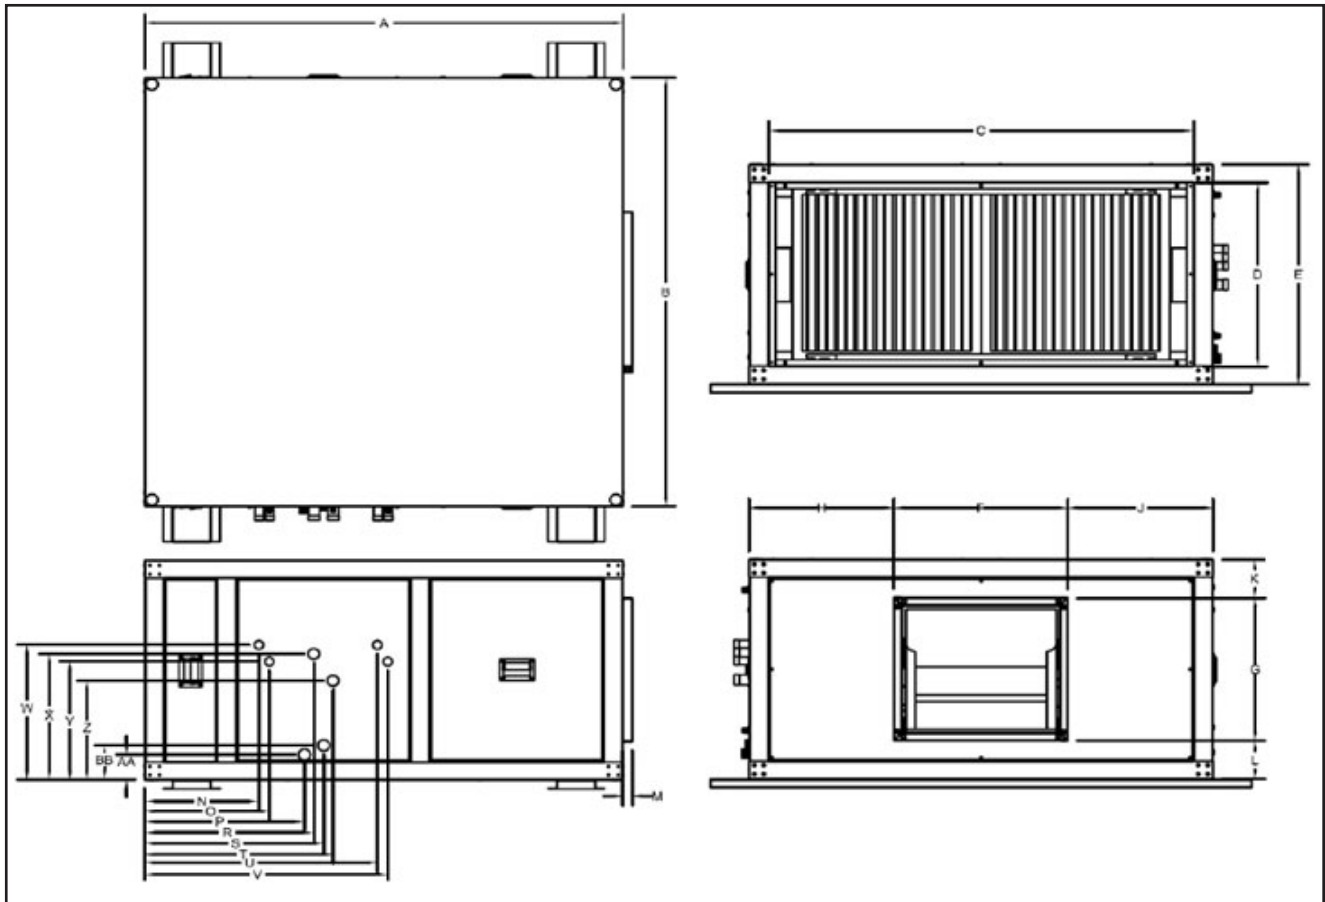

DIMENSIONS

HAB HORIZONTAL BELT DRIVE DIMENSIONS

Dimensions - Sizes 08 thru 40

Unit	A	B	C	D	E	F	G	H	J	K	L	M	N
08	49.5	39.0	35.0	16.0	20.0	14.0	12.5	12.5	12.5	2.0	5.5	1.0	11.2
12	49.5	39.0	35.0	16.0	20.0	14.0	12.5	12.5	12.5	2.0	5.5	1.0	11.2
16	49.5	48.0	44.0	20.5	24.5	18.0	16.0	15.0	15.0	4.3	4.3	1.0	11.8
20	49.5	48.0	44.0	20.5	24.5	18.0	16.0	15.0	15.0	4.3	4.3	1.0	11.8
30	63.0	57.0	53.0	32.4	36.6	20.0	17.5	18.5	18.5	9.5	9.5	1.0	12.6
40	63.0	57.0	53.0	32.4	36.6	20.0	17.5	18.5	18.5	9.5	9.5	1.0	12.6

Unit	O	P	R	S	T	U	V	W	X	Y	Z	AA	BB
08	13.6	16.5	17.2	N/A	19.8	23.5	25.9	11.4	11.4	9.2	9.2	2.8	2.8
12	13.6	16.5	17.2	N/A	19.8	23.5	25.9	11.4	11.4	9.2	9.2	2.8	2.8
16	12.9	16.5	17.5	18.5	19.5	24.1	25.2	15.1	14.1	13.2	11.1	1.1	2.8
20	12.9	16.5	17.5	18.5	19.5	24.1	25.2	15.1	14.1	13.2	11.1	1.1	2.8
30	13.9	17.7	18.8	20.7	22.7	27.6	28.8	20.0	19.7	18.5	17.6	3.3	4.3
40	13.9	17.7	18.8	20.7	22.7	27.6	28.8	20.0	19.7	18.5	17.6	3.3	4.3

All dimensions are in inches

DIMENSIONS

HAB HORIZONTAL BELT DRIVE DIMENSIONS

Redefine your comfort zone™ | www.titus-hvac.com

Dimensions - Sizes 60 thru 80											
Unit	A	B	C	D	E	F	G	H	J	K	L
60	47.0	72.0	57.5	63.0	59.8	42.7	22.7	19.7	12.2	4.9	24.6
80	47.0	72.0	57.5	63.0	59.8	42.7	22.7	19.7	12.2	4.9	24.6