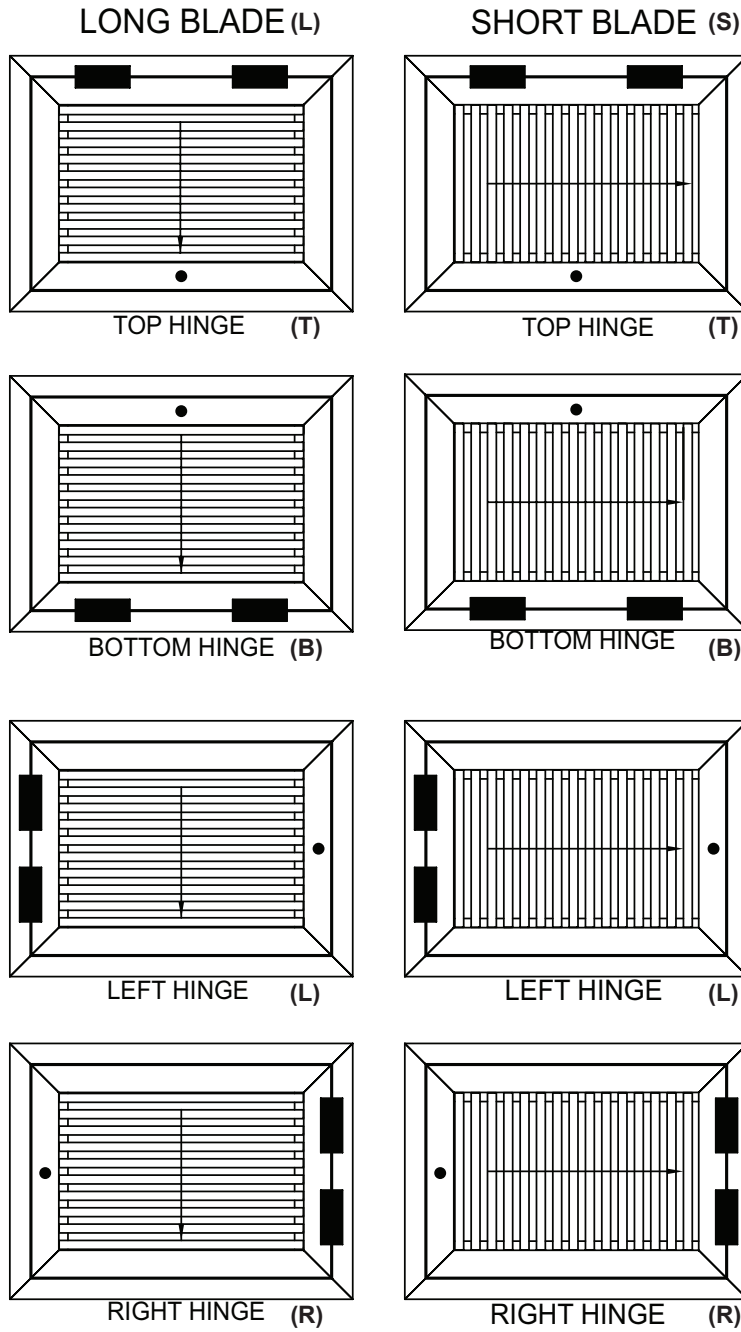

HINGE LOCATIONS

ARROWS SHOW BLADE DEFLECTION