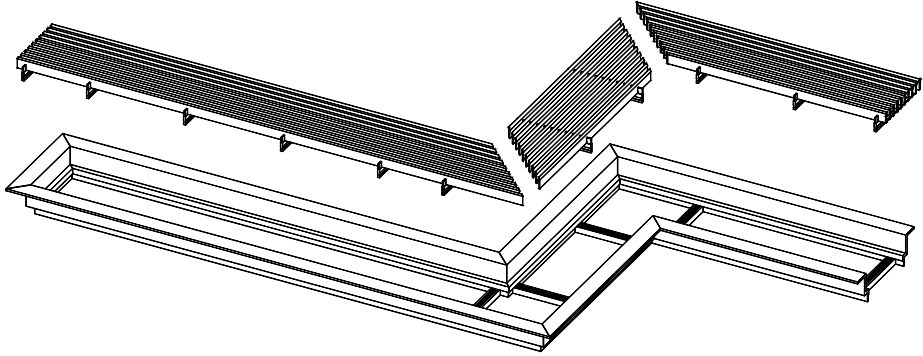

CT-TAF-L

Access Floor Diffuser Series

Perimeter Linear Bar Diffuser • Aluminum • Fixed Bars • Pencil Proof

Diffuser Frame and Core

CT-TAF-L is only available with Type 5 Heavy Duty CT Floor Frame. Diffuser core is a combination of CT-PP-0, CT-481, and CT-PP-3 Core (0°, 15°, and 30° Deflection).

Dimensions

CT-TAF-L is only available in 127mm duct widths. Length can be ordered to fit perimeter.

Alignment Clip

Alignment clip model AC-500 is sold separately in quantities of 500.

Miter Corner – MC-TAF-L

- Type A • Deflection Inside*
- Type B • Deflection Outside*

MC-TAF-L Dimensions

Duct Width D'	Duct Length D	O
127	457	478

*Note: 0° deflection wings must be on wall side of frame when installed.

General Description

- Titus CT-TAF-L is a fixed linear bar diffuser for underfloor perimeter return applications.
- The CT-TAF-L is designed to be integrated with the TAF-L-F, TAF-L-H, and TAF-L-R plenums (see TAF-L-F, TAF-L-H, and TAF-L-R submittals for more information).
- CT frame drops into perimeter slot and sits on top of carpeting.
- CT-TAF-L Core drops into frame.
- Installs into the TAF-L plenums from the top surface. Removal of the flooring is not required.
- 13mm maybe cut from the end of the frame and core
- NEVER cut off the last core support or frame support
- 0 deg deflection wings of core must be on wall side of frame when installed.
- Sections can be joined end-to-end for continuous appearance, using alignment clips.
- Standard lengths are 1, 2, 3, 4, 5 and 6 feet, furnished as complete, welded assemblies.
- Lengths greater than 6 feet are furnished in multiple sections, the number and size determined by the factory.
- All deflection bars are fixed and are parallel to the long dimension.
- Fixed Bars are extruded aluminum.
- Standard finish is #26 white.