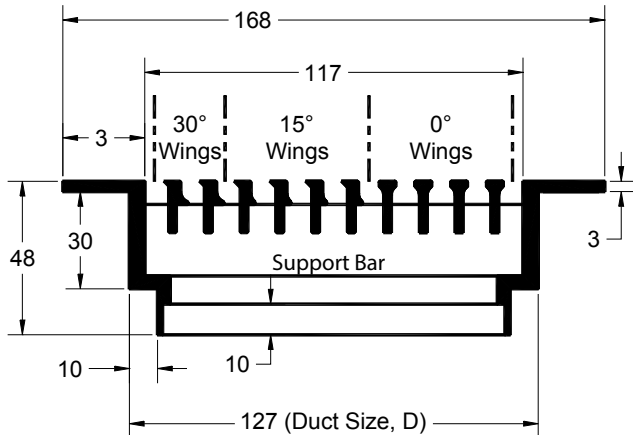

CT-TAF-L

Access Floor Diffuser Series

Perimeter Linear Bar Diffuser • Aluminum • Fixed Bars • Pencil Proof

Diffuser Frame and Core

CT-TAF-L is only available with Type 5 Heavy Duty CT Floor Frame. Diffuser core is a combination of CT-PP-0, CT-481, and CT-PP-3 Core (0°, 15°, and 30° Deflection).

Dimensions

CT-TAF-L is only available in 127mm duct widths. Length can be ordered to fit perimeter.

Alignment Clip

Alignment clip model AC-500 is sold separately in quantities of 500.

Miter Corner – MC-TAF-L

- Type A • Deflection Inside*
- Type B • Deflection Outside*

MC-TAF-L Dimensions

Duct Width D'	Duct Length D	O
127	457	478

*Note: 0° deflection wings must be on wall side of frame when installed.

General Description

- Titus CT-TAF-L is a fixed linear bar diffuser for underfloor perimeter return applications.
- The CT-TAF-L is designed to be integrated with the TAF-L-F, TAF-L-H, and TAF-L-R plenums (see TAF-L-F, TAF-L-H, and TAF-L-R submittals for more information).
- CT frame drops into perimeter slot and sits on top of carpeting.
- CT-TAF-L Core drops into frame.
- Installs into the TAF-L plenums from the top surface. Removal of the flooring is not required.
- 13mm maybe cut from the end of the frame and core
- NEVER cut off the last core support or frame support
- 0 deg deflection wings of core must be on wall side of frame when installed.
- Sections can be joined end-to-end for continuous appearance, using alignment clips.
- Standard lengths are 1, 2, 3, 4, 5 and 6 feet, furnished as complete, welded assemblies.
- Lengths greater than 6 feet are furnished in multiple sections, the number and size determined by the factory.
- All deflection bars are fixed and are parallel to the long dimension.
- Fixed Bars are extruded aluminum.
- Standard finish is #26 white.