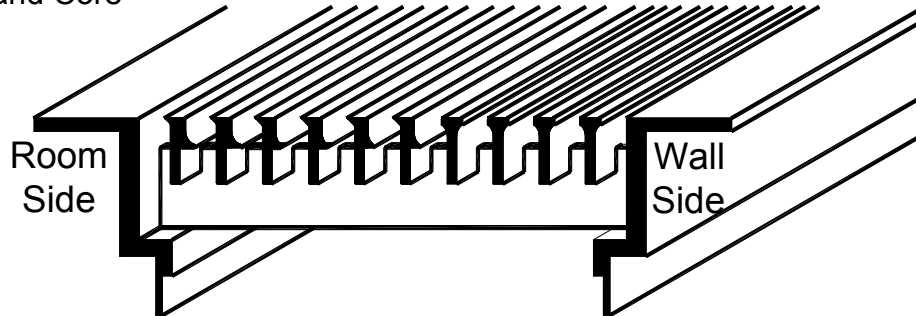

CT-TAF-L

Access Floor Diffuser Series

Perimeter Linear Bar Diffuser • Aluminum • Fixed Bars • Pencil Proof

Diffuser Frame and Core

CT-TAF-L is only available with Type 5 Heavy Duty CT Floor Frame. Diffuser core is a combination of CT-PP-0, CT-481, and CT-PP-3 Core (0°, 15°, and 30° Deflection).

Dimensions

CT-TAF-L is only available in 127mm duct widths. Length can be ordered to fit perimeter.

Alignment Clip

Alignment clip model AC-500 is sold separately in quantities of 500.

Miter Corner – MC-TAF-L

- Type A • Deflection Inside*
- Type B • Deflection Outside*

MC-TAF-L Dimensions

Duct Width D'	Duct Length D	O
127	457	478

*Note: 0° deflection wings must be on wall side of frame when installed.

General Description

- Titus CT-TAF-L is a fixed linear bar diffuser for underfloor perimeter return applications.
- The CT-TAF-L is designed to be integrated with the TAF-L-F, TAF-L-H, and TAF-L-R plenums (see TAF-L-F, TAF-L-H, and TAF-L-R submittals for more information).
- CT frame drops into perimeter slot and sits on top of carpeting.
- CT-TAF-L Core drops into frame.
- Installs into the TAF-L plenums from the top surface. Removal of the flooring is not required.
- 13mm maybe cut from the end of the frame and core
- NEVER cut off the last core support or frame support
- 0 deg deflection wings of core must be on wall side of frame when installed.
- Sections can be joined end-to-end for continuous appearance, using alignment clips.
- Standard lengths are 1, 2, 3, 4, 5 and 6 feet, furnished as complete, welded assemblies.
- Lengths greater than 6 feet are furnished in multiple sections, the number and size determined by the factory.
- All deflection bars are fixed and are parallel to the long dimension.
- Fixed Bars are extruded aluminum.
- Standard finish is #26 white.