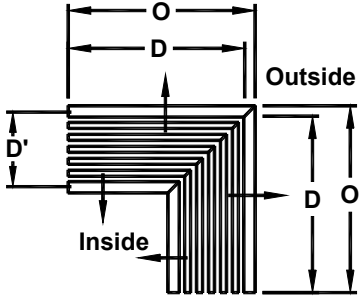

CT-TAF-L

Access Floor Diffuser Series

Perimeter Linear Bar Diffuser • Aluminum • Fixed Bars • Pencil Proof

Diffuser Frame and Core

CT-TAF-L is only available with Type 5 Heavy Duty CT Floor Frame. Diffuser core is a combination of CT-PP-0, CT-481, and CT-PP-3 Core (0°, 15°, and 30° Deflection).

Dimensions

CT-TAF-L is only available in 127mm duct widths. Length can be ordered to fit perimeter.

Alignment Clip

Alignment clip model AC-500 is sold separately in quantities of 500.

Miter Corner – MC-TAF-L

- Type A • Deflection Inside*
- Type B • Deflection Outside*

MC-TAF-L Dimensions

Duct Width D'	Duct Length D	O
127	457	478

*Note: 0° deflection wings must be on wall side of frame when installed.

General Description

- Titus CT-TAF-L is a fixed linear bar diffuser for underfloor perimeter return applications.
- The CT-TAF-L is designed to be integrated with the TAF-L-F, TAF-L-H, and TAF-L-R plenums (see TAF-L-F, TAF-L-H, and TAF-L-R submittals for more information).
- CT frame drops into perimeter slot and sits on top of carpeting.
- CT-TAF-L Core drops into frame.
- Installs into the TAF-L plenums from the top surface. Removal of the flooring is not required.
- 13mm maybe cut from the end of the frame and core
- NEVER cut off the last core support or frame support
- 0 deg deflection wings of core must be on wall side of frame when installed.
- Sections can be joined end-to-end for continuous appearance, using alignment clips.
- Standard lengths are 1, 2, 3, 4, 5 and 6 feet, furnished as complete, welded assemblies.
- Lengths greater than 6 feet are furnished in multiple sections, the number and size determined by the factory.
- All deflection bars are fixed and are parallel to the long dimension.
- Fixed Bars are extruded aluminum.
- Standard finish is #26 white.