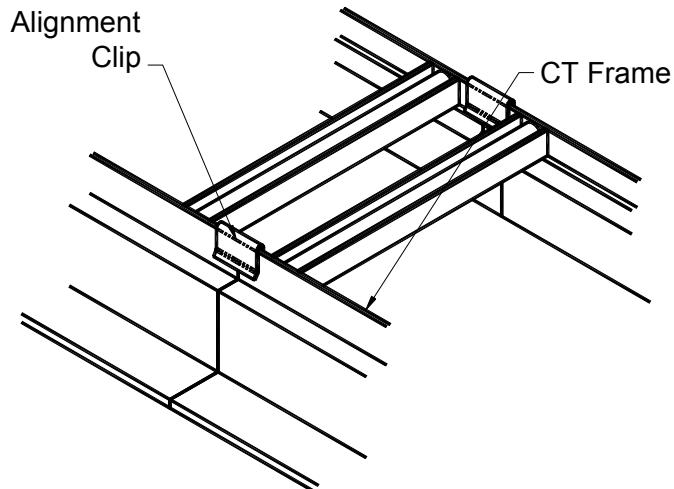

CT-TAF-L

Access Floor Diffuser Series

Perimeter Linear Bar Diffuser • Aluminum • Fixed Bars • Pencil Proof

Diffuser Frame and Core

CT-TAF-L is only available with Type 5 Heavy Duty CT Floor Frame. Diffuser core is a combination of CT-PP-0, CT-481, and CT-PP-3 Core (0°, 15°, and 30° Deflection).

Dimensions

CT-TAF-L is only available in 127mm duct widths. Length can be ordered to fit perimeter.

Alignment Clip

Alignment clip model AC-500 is sold separately in quantities of 500.

Miter Corner – MC-TAF-L

- Type A • Deflection Inside*
- Type B • Deflection Outside*

MC-TAF-L Dimensions

Duct Width D'	Duct Length D	O
127	457	478

*Note: 0° deflection wings must be on wall side of frame when installed.

General Description

- Titus CT-TAF-L is a fixed linear bar diffuser for underfloor perimeter return applications.
- The CT-TAF-L is designed to be integrated with the TAF-L-F, TAF-L-H, and TAF-L-R plenums (see TAF-L-F, TAF-L-H, and TAF-L-R submittals for more information).
- CT frame drops into perimeter slot and sits on top of carpeting.
- CT-TAF-L Core drops into frame.
- Installs into the TAF-L plenums from the top surface. Removal of the flooring is not required.
- 13mm maybe cut from the end of the frame and core
- NEVER cut off the last core support or frame support
- 0 deg deflection wings of core must be on wall side of frame when installed.
- Sections can be joined end-to-end for continuous appearance, using alignment clips.
- Standard lengths are 1, 2, 3, 4, 5 and 6 feet, furnished as complete, welded assemblies.
- Lengths greater than 6 feet are furnished in multiple sections, the number and size determined by the factory.
- All deflection bars are fixed and are parallel to the long dimension.
- Fixed Bars are extruded aluminum.
- Standard finish is #26 white.