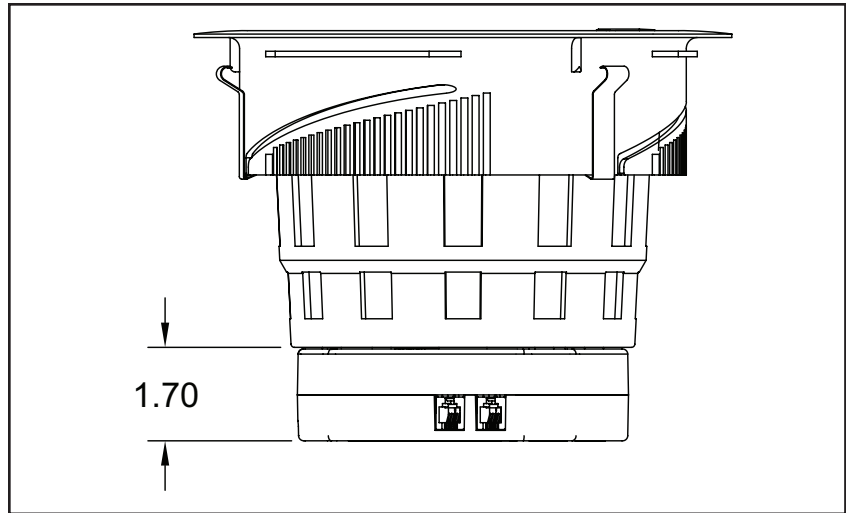

OPTIONS

underfloor air distribution

ACTUATED FLOW REGULATOR

- 24VAC electric flow regulator actuator is integral part of the assembly
- RJ12 cable connections for easy plug and play installation between units
- UL Rated
- 24VAC actuator is direct drive 0-10 VDC control signal
- Room sensor equipped with digital display for setpoint adjustment & PC data connection

TAF-R ACTUATED DAISY CHAIN

System Overview:

The actuated TAF-R & TAF-R-FR can have a maximum of six units daisy chained to each other utilizing the standard 12 ft. plenum cable. This allows for a maximum of 12 units per power supply with six units on each side of the power supply.