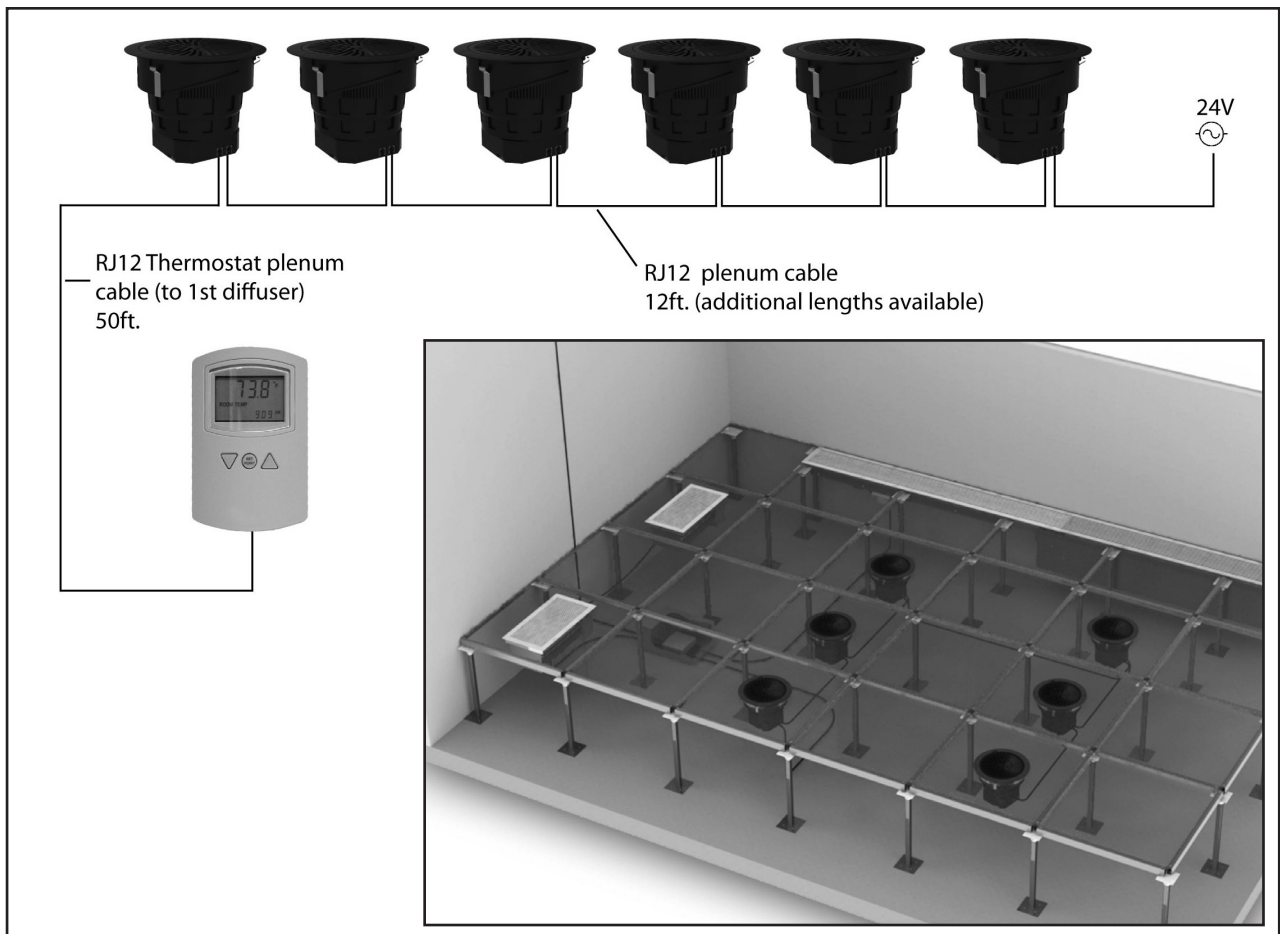

OPTIONS

underfloor air distribution

ACTUATED FLOW REGULATOR

- 24VAC electric flow regulator actuator is integral part of the assembly
- RJ12 cable connections for easy plug and play installation between units
- UL Rated
- 24VAC actuator is direct drive 0-10 VDC control signal
- Room sensor equipped with digital display for setpoint adjustment & PC data connection

TAF-R ACTUATED DAISY CHAIN

System Overview:

The actuated TAF-R & TAF-R-FR can have a maximum of six units daisy chained to each other utilizing the standard 12 ft. plenum cable. This allows for a maximum of 12 units per power supply with six units on each side of the power supply.