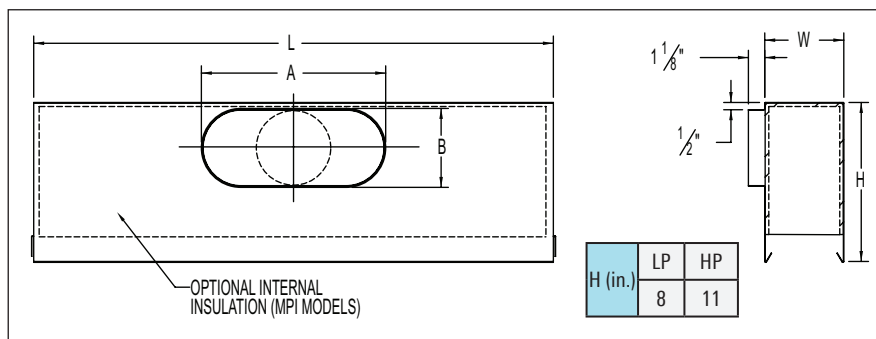

Standard Inlet Size	Dimensions	
	A	B
6 Oval	6 ¹ / ₄	5 ¹ / ₄
8 Oval	9 ³ / ₈	5 ¹ / ₄
10 Oval	12 ¹ / ₂	5 ¹ / ₄
12 Oval	14 ¹ / ₈	7 ⁷ / ₈

Border Types: 1A, 1B, 9A, 9B, 12, 15 & 22 End Fabrication

ML/MLR End Fabrication	L
XX	N - 7/8
XY	N - 7/8
YY	N - 1/4
ZZ	N - 1/4

ML/MLR Type	Width							
	Number of Slots							
	1	2	3	4	5	6	7	8
MP-37	1 ⁷ / ₁₆	2 ¹¹ / ₁₆	3 ¹⁵ / ₁₆	5 ³ / ₁₆	6 ⁷ / ₁₆	7 ¹¹ / ₁₆	8 ¹⁵ / ₁₆	10 ³ / ₁₆
MP-38	1 ¹¹ / ₁₆	3 ³ / ₁₆	4 ¹¹ / ₁₆	6 ³ / ₁₆	7 ¹¹ / ₁₆	9 ³ / ₁₆	10 ¹¹ / ₁₆	12 ³ / ₁₆
MP-39	1 ¹⁵ / ₁₆	3 ¹¹ / ₁₆	5 ⁷ / ₁₆	7 ³ / ₁₆	8 ¹⁵ / ₁₆	10 ¹¹ / ₁₆	12 ⁷ / ₁₆	14 ³ / ₁₆

MODEL MP OR MP-SP PLENUM FOR ML AND MLR DIFFUSERS Border Types 2A, 2B

Nominal Length N (inches)	Standard Inlets
24	6, 8, 10
36	6, 8, 10
48	6, 8, 10, 12
60	6, 8, 10, 12
72	6, 8, 10, 12

Standard Inlet Size	Dimensions	
	A	B
6 Oval	6 ¹ / ₄	5 ¹ / ₄
8 Oval	9 ³ / ₈	5 ¹ / ₄
10 Oval	12 ¹ / ₂	5 ¹ / ₄
12 Oval	14 ¹ / ₈	7 ⁷ / ₈