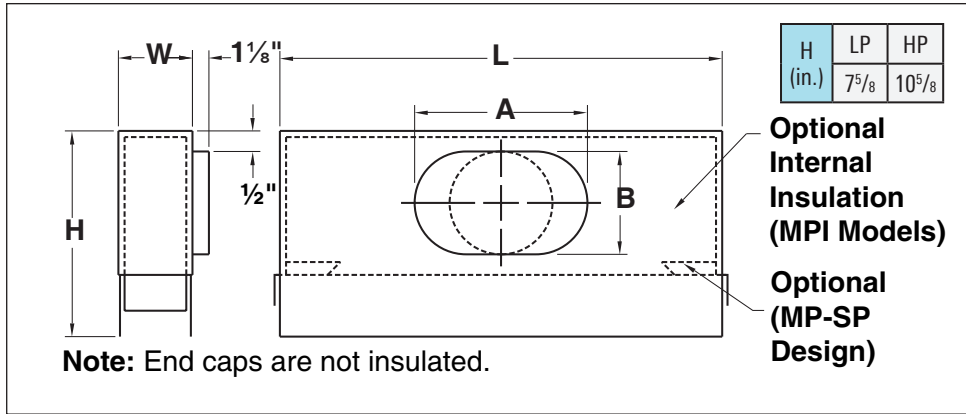

MP / MPI UNIT DIMENSIONS

Border Types: 3, 4, 6, 7A, 7B, & 11

ML/MLR End Fabrication	L
XX	N - 1/4
XY	N - 1/4
YY	N - 1/4
ZZ	N - 1/4

ML/MLR Type	Width			
	Number of Slots			
	MP-37	MP-38	MP-39	MP-40
1	2 ³ / ₁₆	2 ⁷ / ₁₆	2 ¹¹ / ₁₆	3 ³ / ₁₆
2	3 ⁷ / ₁₆	3 ¹⁵ / ₁₆	4 ⁷ / ₁₆	5 ⁷ / ₁₆
3	4 ¹¹ / ₁₆	5 ⁷ / ₁₆	6 ³ / ₁₆	7 ¹¹ / ₁₆
4	5 ¹⁵ / ₁₆	6 ¹⁵ / ₁₆	7 ¹⁵ / ₁₆	9 ¹⁵ / ₁₆
5	7 ³ / ₁₆	8 ⁷ / ₁₆	9 ¹¹ / ₁₆	N/A
6	8 ⁷ / ₁₆	9 ¹⁵ / ₁₆	11 ⁷ / ₁₆	N/A
7	9 ¹¹ / ₁₆	11 ⁷ / ₁₆	13 ³ / ₁₆	N/A
8	10 ¹⁵ / ₁₆	12 ¹⁵ / ₁₆	14 ¹⁵ / ₁₆	N/A

MODEL MP OR MP-SP PLENUM FOR ML AND MLR DIFFUSERS
Border Types 1A, 1B, 3, 4, 6, 7A, 7B, 11, 9A, 9B, 12, 15, 22

All Border Types

Note: Units with 12 inch inlets are 10⁵/₈ inches high

Nominal Length N (inches)	Standard Inlets
24	6, 8, 10
36	6, 8, 10
48	6, 8, 10, 12
60	6, 8, 10, 12
72	6, 8, 10, 12

Standard Inlet Size	Dimensions	
	A	B
6 Oval	6 ¹ / ₄	5 ¹ / ₄
8 Oval	9 ³ / ₈	5 ¹ / ₄
10 Oval	12 ¹ / ₂	5 ¹ / ₄
12 Oval	14 ¹ / ₈	7 ⁷ / ₈

Border Types: 1A, 1B, 9A, 9B, 12, 15 & 22 End Fabrication

ML/MLR End Fabrication	L
XX	N - 7/8
XY	N - 7/8
YY	N - 1/4
ZZ	N - 1/4

MODEL MP OR MP-SP PLENUM FOR ML AND MLR DIFFUSERS Border Types 2A, 2B

Nominal Length N (inches)	Standard Inlets
24	6, 8, 10
36	6, 8, 10
48	6, 8, 10, 12
60	6, 8, 10, 12
72	6, 8, 10, 12

Standard Inlet Size	Dimensions	
	A	B
6 Oval	6 ¹ / ₄	5 ¹ / ₄
8 Oval	9 ³ / ₈	5 ¹ / ₄
10 Oval	12 ¹ / ₂	5 ¹ / ₄
12 Oval	14 ¹ / ₈	7 ⁷ / ₈