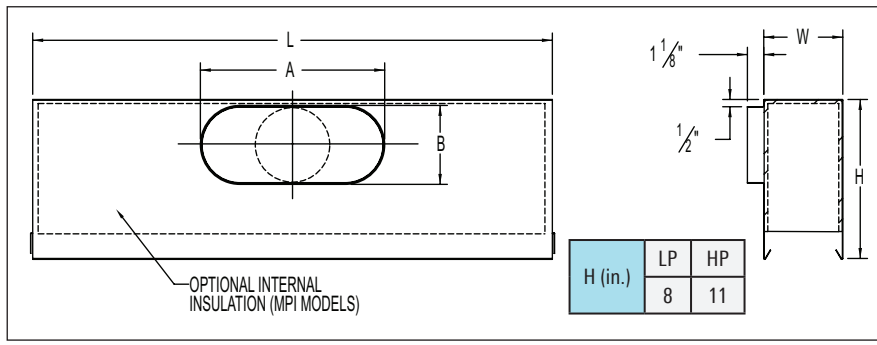

Note: Units with 12 inch inlets are 10⁵/₈ inches high

Border Types: 1A, 1B, 9A, 9B, 12, 15 & 22 End Fabrication

ML/MLR End Fabrication	L
XX	N - 7/8
XY	N - 7/8
YY	N - 1/4
ZZ	N - 1/4

ML/MLR Type	Width							
	Number of Slots							
	1	2	3	4	5	6	7	8
MP-37	1 ⁷ / ₁₆	2 ¹¹ / ₁₆	3 ¹⁵ / ₁₆	5 ³ / ₁₆	6 ⁷ / ₁₆	7 ¹¹ / ₁₆	8 ¹⁵ / ₁₆	10 ³ / ₁₆
MP-38	1 ¹¹ / ₁₆	3 ³ / ₁₆	4 ¹¹ / ₁₆	6 ³ / ₁₆	7 ¹¹ / ₁₆	9 ³ / ₁₆	10 ¹¹ / ₁₆	12 ³ / ₁₆
MP-39	1 ¹⁵ / ₁₆	3 ¹¹ / ₁₆	5 ⁷ / ₁₆	7 ³ / ₁₆	8 ¹⁵ / ₁₆	10 ¹¹ / ₁₆	12 ⁷ / ₁₆	14 ³ / ₁₆

MODEL MP OR MP-SP PLENUM FOR ML AND MLR DIFFUSERS Border Types 2A, 2B

Nominal Length N (inches)	Standard Inlets
24	6, 8, 10
36	6, 8, 10
48	6, 8, 10, 12
60	6, 8, 10, 12
72	6, 8, 10, 12

Standard Inlet Size	Dimensions	
	A	B
6 Oval	6 ¹ / ₄	5 ¹ / ₄
8 Oval	9 ³ / ₈	5 ¹ / ₄
10 Oval	12 ¹ / ₂	5 ¹ / ₄
12 Oval	14 ¹ / ₈	7 ⁷ / ₈
No Inlet	-	-

DIMENSIONS