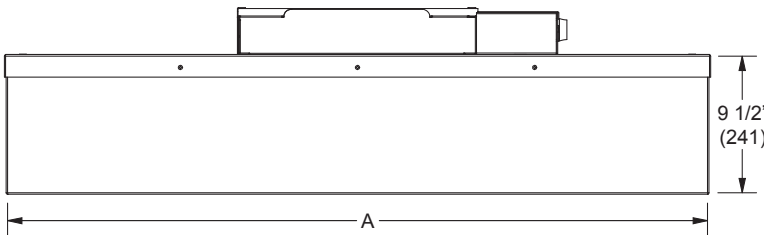

FFD / FFDR / FFDR

TABLE 1

	A	B	C	D	E	F
	In (mm)	In (mm)	In (mm)	In (mm)	In (mm)	In (mm)
24" x 24"	23 ⁵ / ₈ (600)	23 ⁵ / ₈ (600)	23 ¹¹ / ₃₂ (606)	23 ¹¹ / ₃₂ (606)	23 ³ / ₈ (543)	23 ³ / ₈ (543)
48" x 24"	47 ⁵ / ₈ (1200)	23 ⁵ / ₈ (600)	47 ¹¹ / ₃₂ (1215)	23 ¹¹ / ₃₂ (606)	45 ³ / ₈ (1152)	21 ³ / ₈ (543)

FFD

Side View

Panel Size	OA Face Dimension
24" x 24"	23.63" x 23.63" (600 x 600 mm)
48" x 24"	47.63" x 23.63" (1200 x 600 mm)

FFDR / FFDR

Side View

Panel Size	OA Face Dimension
24" x 24"	23.63" x 23.63" (600 x 600 mm)
48" x 24"	47.63" x 23.63" (1200 x 600 mm)

FFDE / FFDER / FFDERA

TABLE 2

	A	B	C	D	E	F
	In (mm)	In (mm)	In (mm)	In (mm)	In (mm)	In (mm)
24" x 24"	23 ⁵ / ₈ (600)	23 ⁵ / ₈ (600)	23 ¹¹ / ₃₂ (606)	23 ¹¹ / ₃₂ (606)	23 ³ / ₈ (543)	23 ³ / ₈ (543)
48" x 24"	47 ⁵ / ₈ (1200)	23 ⁵ / ₈ (600)	47 ¹¹ / ₃₂ (1215)	23 ¹¹ / ₃₂ (606)	45 ³ / ₈ (1152)	21 ³ / ₈ (543)