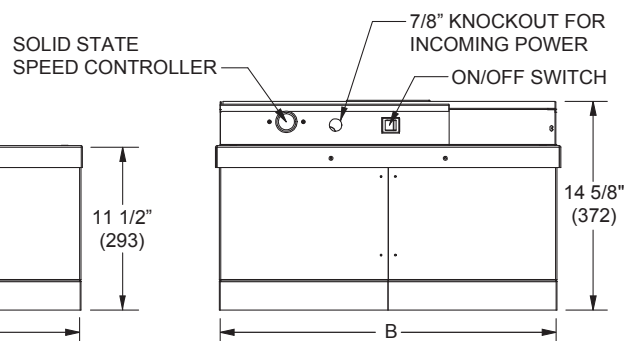

FFD / FFDR / FFDR

TABLE 1

	A	B	C	D	E	F
	In (mm)	In (mm)	In (mm)	In (mm)	In (mm)	In (mm)
24" x 24"	23 ⁵ / ₈ (600)	23 ⁵ / ₈ (600)	23 ¹¹ / ₃₂ (606)	23 ¹¹ / ₃₂ (606)	23 ³ / ₈ (543)	23 ³ / ₈ (543)
48" x 24"	47 ⁵ / ₈ (1200)	23 ⁵ / ₈ (600)	47 ¹¹ / ₃₂ (1215)	23 ¹¹ / ₃₂ (606)	45 ³ / ₈ (1152)	21 ³ / ₈ (543)

FFD

Side View

Panel Size	OA Face Dimension
24" x 24"	23.63" x 23.63" (600 x 600 mm)
48" x 24"	47.63" x 23.63" (1200 x 600 mm)

FFDR / FFDR

Side View

Panel Size	OA Face Dimension
24" x 24"	23.63" x 23.63" (600 x 600 mm)
48" x 24"	47.63" x 23.63" (1200 x 600 mm)

FFDE / FFDER / FFDERA

TABLE 2

	A	B	C	D	E	F
	In (mm)	In (mm)	In (mm)	In (mm)	In (mm)	In (mm)
24" x 24"	23 ⁵ / ₈ (600)	23 ⁵ / ₈ (600)	23 ¹¹ / ₃₂ (606)	23 ¹¹ / ₃₂ (606)	23 ³ / ₈ (543)	23 ³ / ₈ (543)
48" x 24"	47 ⁵ / ₈ (1200)	23 ⁵ / ₈ (600)	47 ¹¹ / ₃₂ (1215)	23 ¹¹ / ₃₂ (606)	45 ³ / ₈ (1152)	21 ³ / ₈ (543)