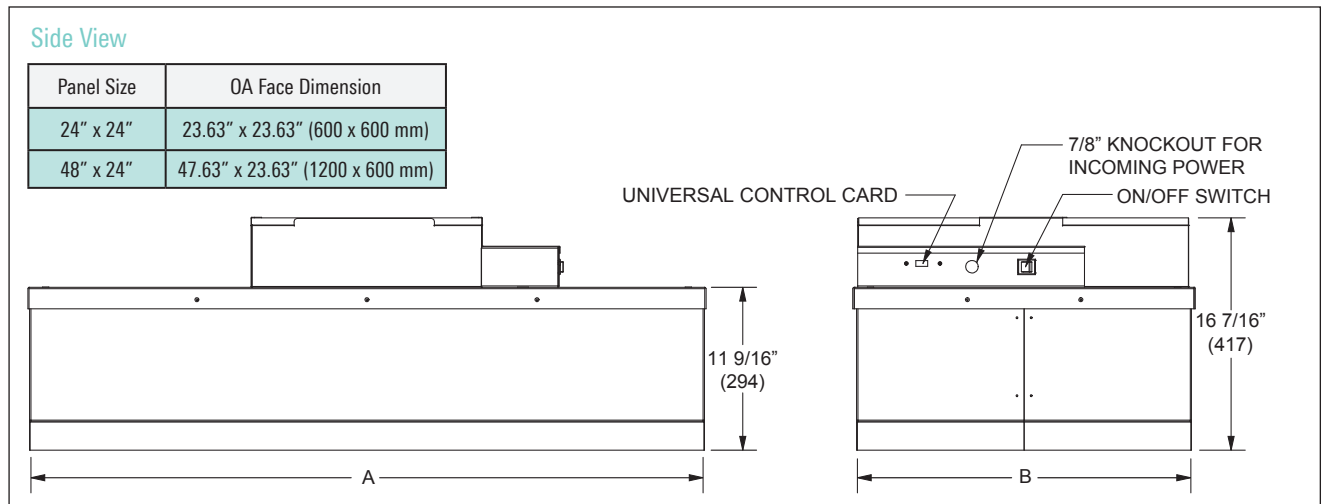

FFDER / FFDERA

All dimensions are in inches