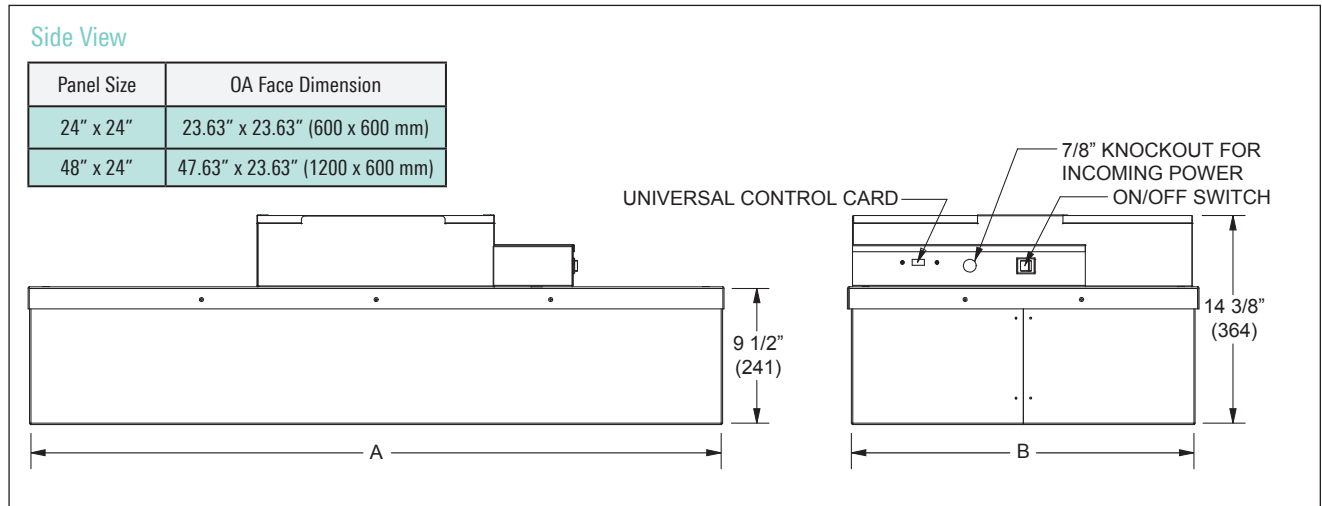

FFDE / FFDER / FFDERA

	A	B	C	D	E	F
	In (mm)	In (mm)	In (mm)	In (mm)	In (mm)	In (mm)
24" x 24"	23⁵/₈ (600)	23⁵/₈ (600)	23¹¹/₃₂ (606)	23¹¹/₃₂ (606)	23³/₈ (543)	23³/₈ (543)
48" x 24"	47⁵/₈ (1200)	23⁵/₈ (600)	47¹¹/₃₂ (1215)	23¹¹/₃₂ (606)	45³/₈ (1152)	21³/₈ (543)

FFDE

FFDER / FFDERA

All dimensions are in inches