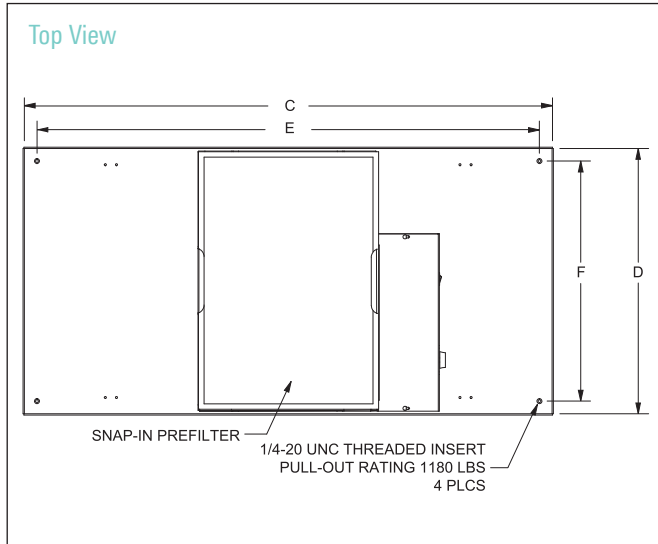

FFD / FFDR / FFDR

TABLE 1

	A	B	C	D	E	F
	In (mm)	In (mm)	In (mm)	In (mm)	In (mm)	In (mm)
24" x 24"	23 ⁵ / ₈ (600)	23 ⁵ / ₈ (600)	23 ¹¹ / ₃₂ (606)	23 ¹¹ / ₃₂ (606)	23 ³ / ₈ (543)	23 ³ / ₈ (543)
48" x 24"	47 ⁵ / ₈ (1200)	23 ⁵ / ₈ (600)	47 ¹¹ / ₃₂ (1215)	23 ¹¹ / ₃₂ (606)	45 ³ / ₈ (1152)	21 ³ / ₈ (543)

FFD

Side View

Panel Size	OA Face Dimension
24" x 24"	23.63" x 23.63" (600 x 600 mm)
48" x 24"	47.63" x 23.63" (1200 x 600 mm)

FFDR / FFDR

Side View

Panel Size	OA Face Dimension
24" x 24"	23.63" x 23.63" (600 x 600 mm)
48" x 24"	47.63" x 23.63" (1200 x 600 mm)

FFDE / FFDER / FFDERA

TABLE 2

	A	B	C	D	E	F
	In (mm)	In (mm)	In (mm)	In (mm)	In (mm)	In (mm)
24" x 24"	23 ⁵ / ₈ (600)	23 ⁵ / ₈ (600)	23 ¹¹ / ₃₂ (606)	23 ¹¹ / ₃₂ (606)	23 ³ / ₈ (543)	23 ³ / ₈ (543)
48" x 24"	47 ⁵ / ₈ (1200)	23 ⁵ / ₈ (600)	47 ¹¹ / ₃₂ (1215)	23 ¹¹ / ₃₂ (606)	45 ³ / ₈ (1152)	21 ³ / ₈ (543)