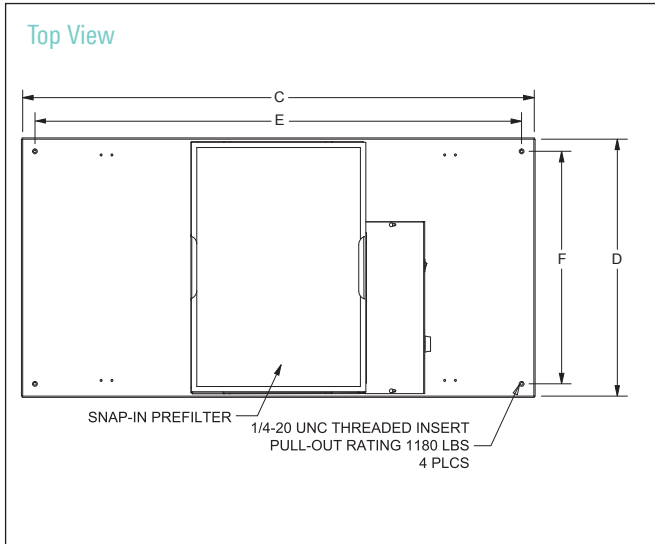

FFD / FFDR / FFDR

TABLE 1

	A	B	C	D	E	F
	In (mm)	In (mm)	In (mm)	In (mm)	In (mm)	In (mm)
24" x 24"	23 ⁵ / ₈ (600)	23 ⁵ / ₈ (600)	23 ¹¹ / ₃₂ (606)	23 ¹¹ / ₃₂ (606)	23 ³ / ₈ (543)	23 ³ / ₈ (543)
48" x 24"	47 ⁵ / ₈ (1200)	23 ⁵ / ₈ (600)	47 ¹¹ / ₃₂ (1215)	23 ¹¹ / ₃₂ (606)	45 ³ / ₈ (1152)	21 ³ / ₈ (543)

FFD

Side View

Panel Size	OA Face Dimension
24" x 24"	23.63" x 23.63" (600 x 600 mm)
48" x 24"	47.63" x 23.63" (1200 x 600 mm)

FFDR / FFDR

Side View

Panel Size	OA Face Dimension
24" x 24"	23.63" x 23.63" (600 x 600 mm)
48" x 24"	47.63" x 23.63" (1200 x 600 mm)

FFDE / FFDER / FFDERA

TABLE 2

	A	B	C	D	E	F
	In (mm)	In (mm)	In (mm)	In (mm)	In (mm)	In (mm)
24" x 24"	23 ⁵ / ₈ (600)	23 ⁵ / ₈ (600)	23 ¹¹ / ₃₂ (606)	23 ¹¹ / ₃₂ (606)	23 ³ / ₈ (543)	23 ³ / ₈ (543)
48" x 24"	47 ⁵ / ₈ (1200)	23 ⁵ / ₈ (600)	47 ¹¹ / ₃₂ (1215)	23 ¹¹ / ₃₂ (606)	45 ³ / ₈ (1152)	21 ³ / ₈ (543)