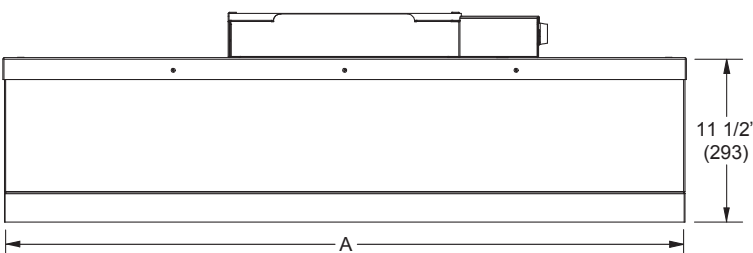

FFD / FFDR / FFDR

TABLE 1

	A	B	C	D	E	F
	In (mm)	In (mm)	In (mm)	In (mm)	In (mm)	In (mm)
24" x 24"	23 ⁵ / ₈ (600)	23 ⁵ / ₈ (600)	23 ¹¹ / ₃₂ (606)	23 ¹¹ / ₃₂ (606)	23 ³ / ₈ (543)	23 ³ / ₈ (543)
48" x 24"	47 ⁵ / ₈ (1200)	23 ⁵ / ₈ (600)	47 ¹¹ / ₃₂ (1215)	23 ¹¹ / ₃₂ (606)	45 ³ / ₈ (1152)	21 ³ / ₈ (543)

FFD

Side View

Panel Size	OA Face Dimension
24" x 24"	23.63" x 23.63" (600 x 600 mm)
48" x 24"	47.63" x 23.63" (1200 x 600 mm)

FFDR / FFDR

Side View

Panel Size	OA Face Dimension
24" x 24"	23.63" x 23.63" (600 x 600 mm)
48" x 24"	47.63" x 23.63" (1200 x 600 mm)

FFDE / FFDER / FFDERA

TABLE 2

	A	B	C	D	E	F
	In (mm)	In (mm)	In (mm)	In (mm)	In (mm)	In (mm)
24" x 24"	23 ⁵ / ₈ (600)	23 ⁵ / ₈ (600)	23 ¹¹ / ₃₂ (606)	23 ¹¹ / ₃₂ (606)	23 ³ / ₈ (543)	23 ³ / ₈ (543)
48" x 24"	47 ⁵ / ₈ (1200)	23 ⁵ / ₈ (600)	47 ¹¹ / ₃₂ (1215)	23 ¹¹ / ₃₂ (606)	45 ³ / ₈ (1152)	21 ³ / ₈ (543)