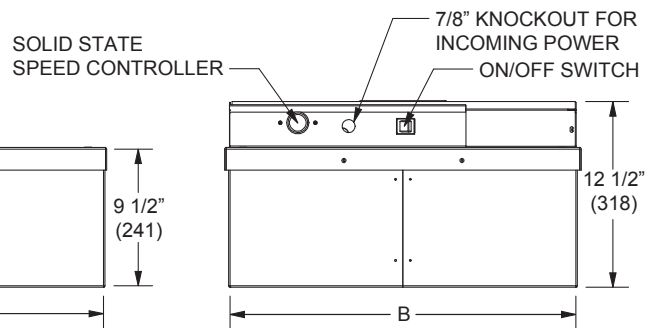

FFD / FFDR / FFDR

TABLE 1

	A	B	C	D	E	F
	In (mm)	In (mm)	In (mm)	In (mm)	In (mm)	In (mm)
24" x 24"	23 ⁵ / ₈ (600)	23 ⁵ / ₈ (600)	23 ¹¹ / ₃₂ (606)	23 ¹¹ / ₃₂ (606)	23 ³ / ₈ (543)	23 ³ / ₈ (543)
48" x 24"	47 ⁵ / ₈ (1200)	23 ⁵ / ₈ (600)	47 ¹¹ / ₃₂ (1215)	23 ¹¹ / ₃₂ (606)	45 ³ / ₈ (1152)	21 ³ / ₈ (543)

FFD

Side View

Panel Size	OA Face Dimension
24" x 24"	23.63" x 23.63" (600 x 600 mm)
48" x 24"	47.63" x 23.63" (1200 x 600 mm)

FFDR / FFDR

Side View

Panel Size	OA Face Dimension
24" x 24"	23.63" x 23.63" (600 x 600 mm)
48" x 24"	47.63" x 23.63" (1200 x 600 mm)