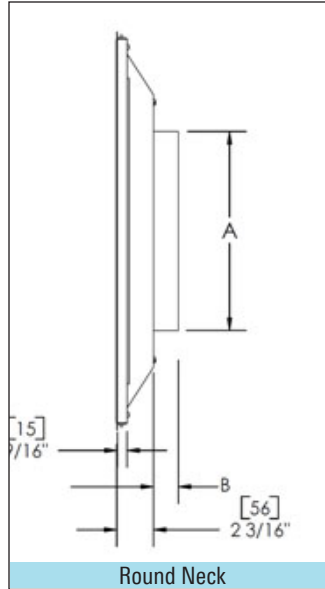

SPECTRUM UNIT DIMENSIONS

BORDER DETAILS

Duct Size (Inches)	Round Neck	
	A	B
6	5 ⁷ / ₈	1
8	7 ⁷ / ₈	
10	9 ⁷ / ₈	1 ¹ / ₂
12	11 ⁷ / ₈	
14	13 ⁷ / ₈	
16	15 ⁷ / ₈	

Duct Size (Inches)	Square Neck	
	A	B
6 x 6	5 ⁷ / ₈ x 5 ⁷ / ₈	1 ¹ / ₂
8 x 8	7 ⁷ / ₈ x 7 ⁷ / ₈	
10 x 10	9 ⁷ / ₈ x 9 ⁷ / ₈	
12 x 12	11 ⁷ / ₈ x 11 ⁷ / ₈	
14 x 14	13 ⁷ / ₈ x 13 ⁷ / ₈	

Frame type 1 is shipped as a frame 3 lay-in with a separate TRM frame