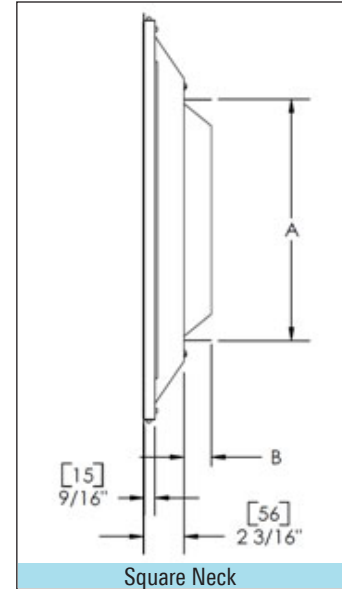

SPECTRUM UNIT DIMENSIONS

BORDER DETAILS

Duct Size (Inches)	Round Neck	
	A	B
6	5 ⁷ / ₈	1
8	7 ⁷ / ₈	
10	9 ⁷ / ₈	1 ¹ / ₂
12	11 ⁷ / ₈	
14	13 ⁷ / ₈	
16	15 ⁷ / ₈	

Duct Size (Inches)	Square Neck	
	A	B
6 x 6	5 ⁷ / ₈ x 5 ⁷ / ₈	1 ¹ / ₂
8 x 8	7 ⁷ / ₈ x 7 ⁷ / ₈	
10 x 10	9 ⁷ / ₈ x 9 ⁷ / ₈	
12 x 12	11 ⁷ / ₈ x 11 ⁷ / ₈	
14 x 14	13 ⁷ / ₈ x 13 ⁷ / ₈	

Frame type 1 is shipped as a frame 3 lay-in with a separate TRM frame