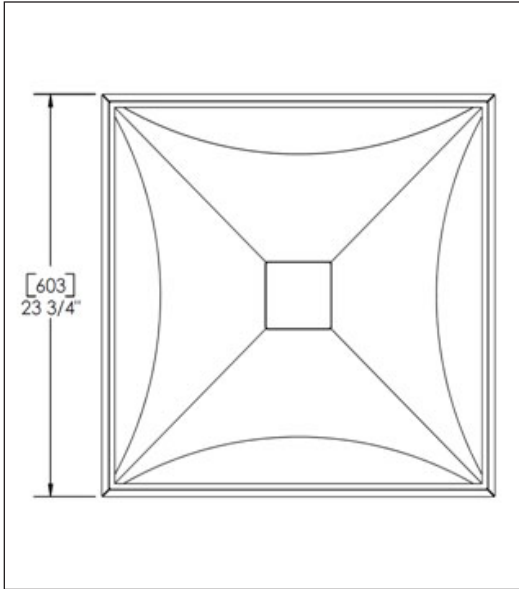

SPECTRUM UNIT DIMENSIONS

BORDER DETAILS

Duct Size (Inches)	Round Neck	
	A	B
6	5 ⁷ / ₈	1
8	7 ⁷ / ₈	
10	9 ⁷ / ₈	1 ¹ / ₂
12	11 ⁷ / ₈	
14	13 ⁷ / ₈	
16	15 ⁷ / ₈	

Duct Size (Inches)	Square Neck	
	A	B
6 x 6	5 ⁷ / ₈ x 5 ⁷ / ₈	1 ¹ / ₂
8 x 8	7 ⁷ / ₈ x 7 ⁷ / ₈	
10 x 10	9 ⁷ / ₈ x 9 ⁷ / ₈	
12 x 12	11 ⁷ / ₈ x 11 ⁷ / ₈	
14 x 14	13 ⁷ / ₈ x 13 ⁷ / ₈	

Frame type 1 is shipped as a frame 3 lay-in with a separate TRM frame