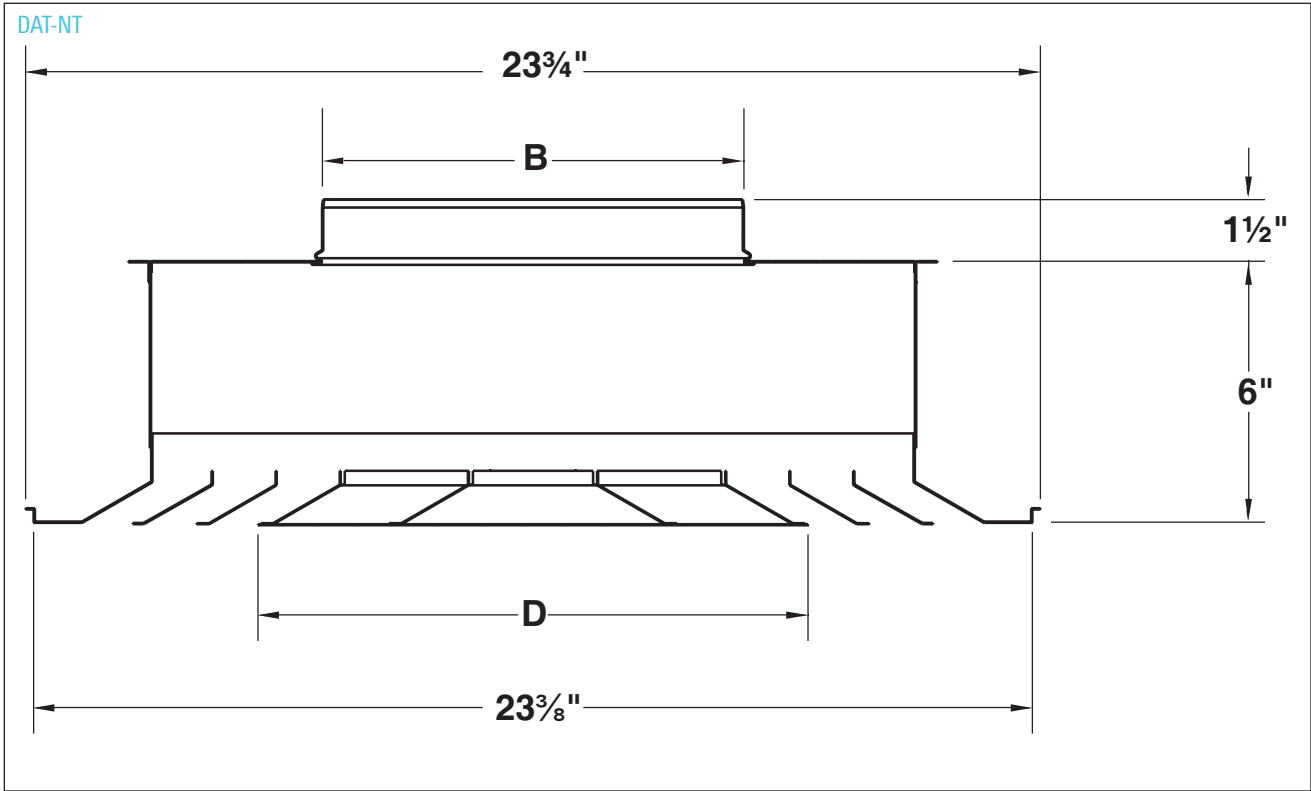

DIMENSIONS

Redefine your comfort zone.™ | www.titus-hvac.com

DAT-NT UNIT DIMENSIONS

Ceiling Module	Number of Slots	Nominal Round Duct Size B	Plaque Face C
24 x 24	1	6, 8, 10	19
	2	6, 8, 10, 12	16
	3	8, 10, 12, 14	13

F

DIMENSIONS