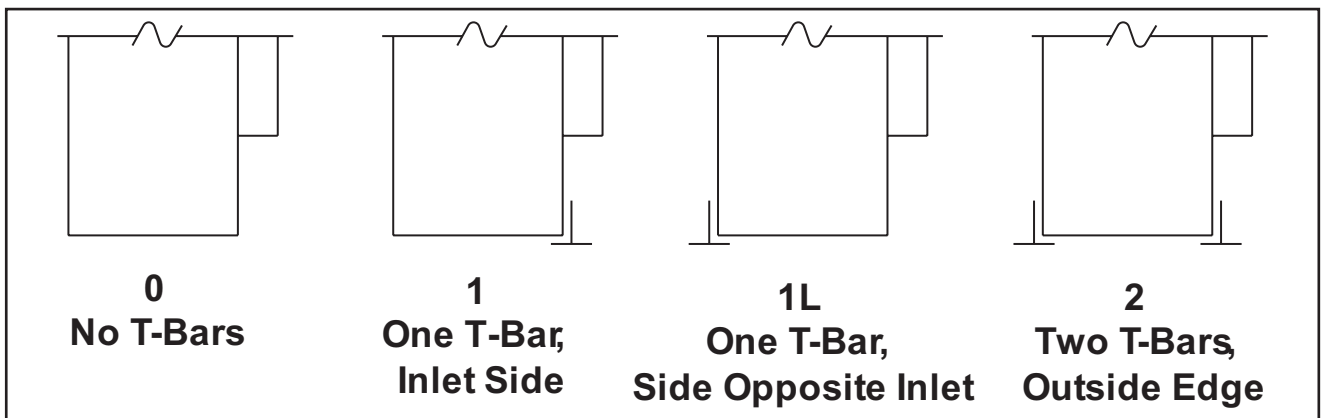

EOS DIMENSIONS

Nominal Length (L)	Available Inlets (Oval)
24" Length	6, 8
48" Length	10, 12

Standard Inlet Size	A	B
6" Oval	$6\frac{1}{4}"$	$5\frac{1}{4}"$
8" Oval	$9\frac{3}{8}"$	$5\frac{1}{4}"$
10" Oval	$12\frac{1}{2}"$	$5\frac{1}{4}"$
12" oval	$15\frac{9}{16}"$	$5\frac{1}{4}"$

Note: Factory supplied outside T-bars are 1" wide

All dimensions are in inches

D