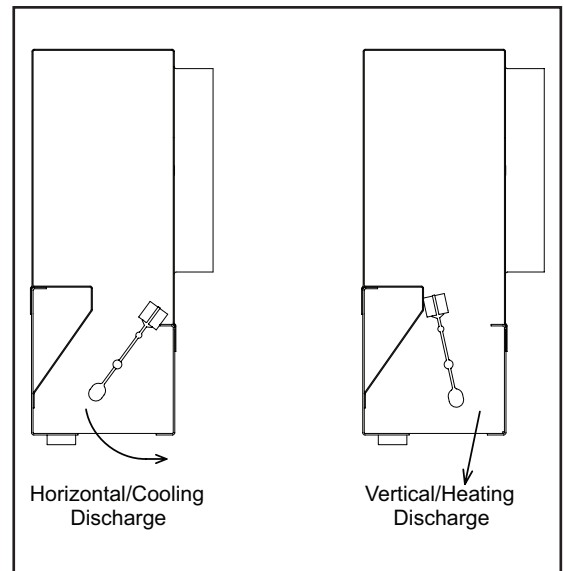

EOS DIMENSIONS

Nominal Length (L)	Available Inlets (Oval)
24" Length	6, 8
48" Length	10, 12

Standard Inlet Size	A	B
6" Oval	$6\frac{1}{4}"$	$5\frac{1}{4}"$
8" Oval	$9\frac{3}{8}"$	$5\frac{1}{4}"$
10" Oval	$12\frac{1}{2}"$	$5\frac{1}{4}"$
12" oval	$15\frac{9}{16}"$	$5\frac{1}{4}"$

Note: Factory supplied outside T-bars are 1" wide

All dimensions are in inches

D