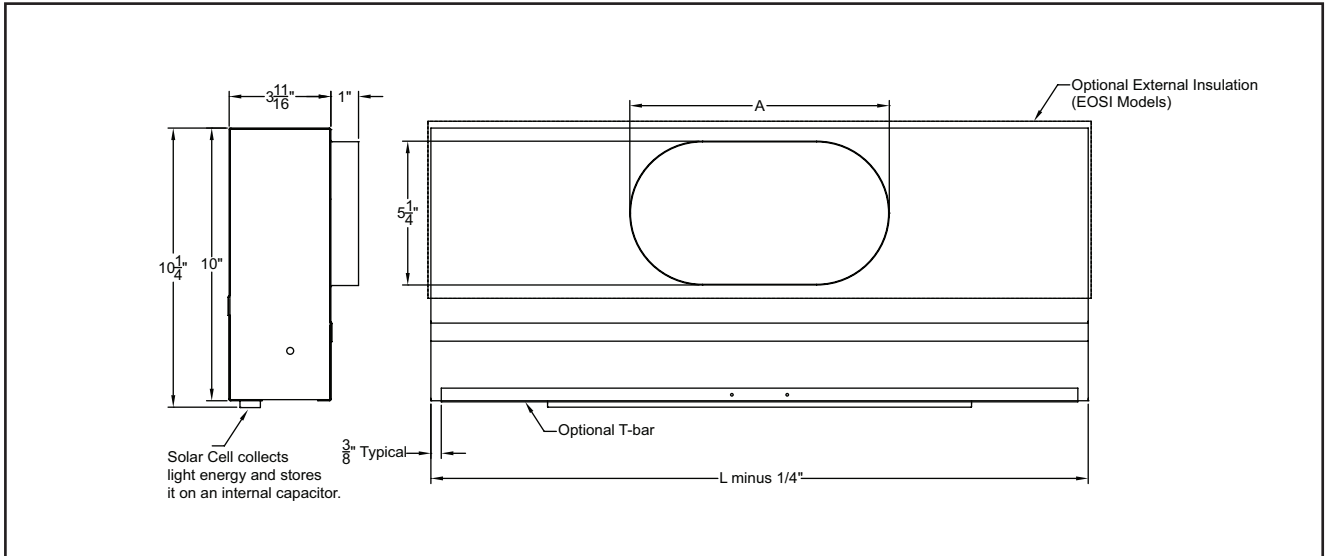

EOS DIMENSIONS

Nominal Length (L)	Available Inlets (Oval)
24" Length	6, 8
48" Length	10, 12

Standard Inlet Size	A	B
6" Oval	$6\frac{1}{4}"$	$5\frac{1}{4}"$
8" Oval	$9\frac{3}{8}"$	$5\frac{1}{4}"$
10" Oval	$12\frac{1}{2}"$	$5\frac{1}{4}"$
12" oval	$15\frac{9}{16}"$	$5\frac{1}{4}"$

Note: Factory supplied outside T-bars are 1" wide

All dimensions are in inches

D