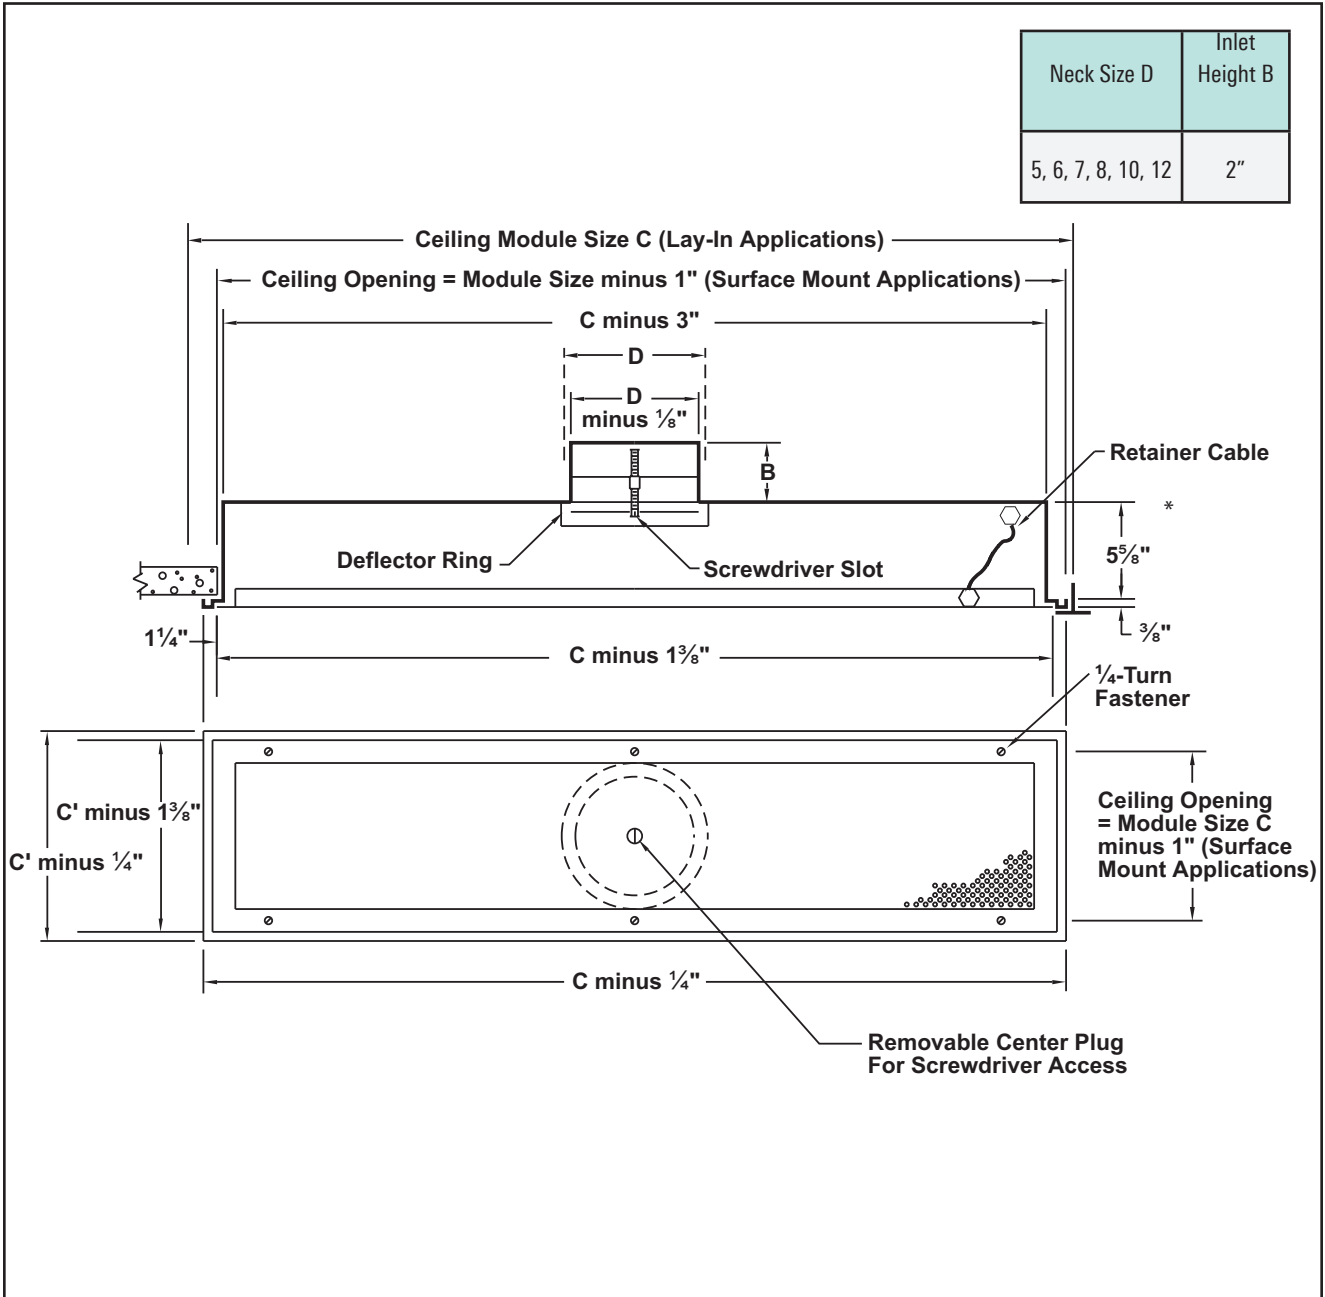

DIMENSIONS

TLF UNIT DIMENSIONS

Redefine your comfort zone.™ | www.titus-hvac.com

| Neck Size D | Inlet Height B |
|--------------------|----------------|
| 5, 6, 7, 8, 10, 12 | 2" |

R

DIMENSIONS